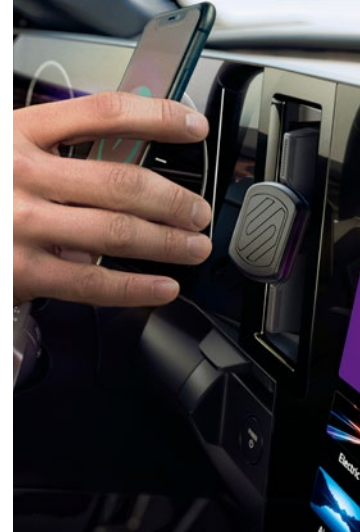

interior

life on board

Take to the road with peace of mind thanks to our range of KENWOOD dashboard cameras and ensure everything is kept in order with our storage packs.

2

1. storage pack

£150

boot storage box 7711940885

magnetic smartphone holder 7711784774

rear tray table 7711785947

fixing for tray table 7711785944

storage pack + available with 2 tray tables & 2 fixings for £252

2. dash cam pack

£422 inc. fitting

KENWOOD front dash cam 7711599197

KENWOOD rear cam 7711599212